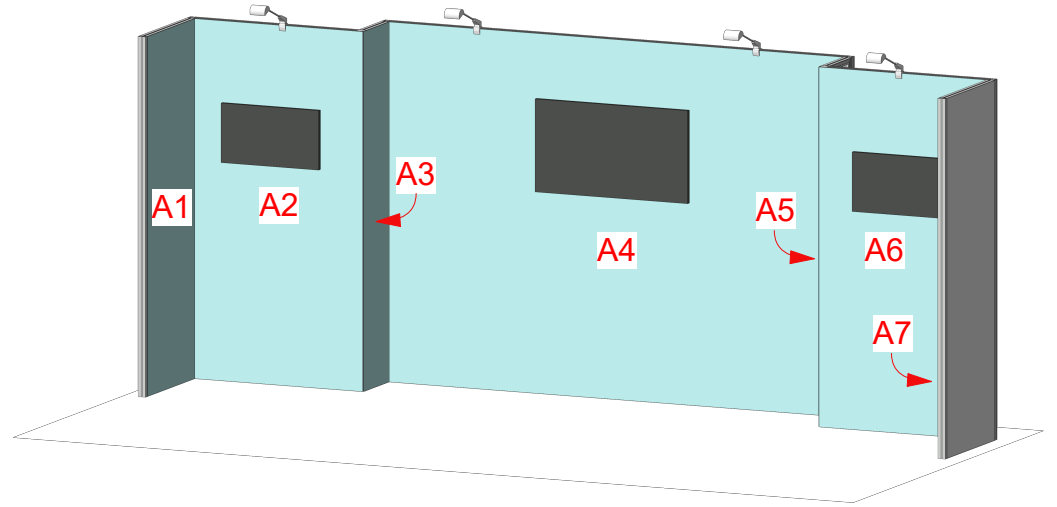

Order #:

Distributor:

Client:

All Raster Art (jpg, tiff, pbg, etc.) must be at least 100 DPI at print size.

A1
SEG Graphic

Safe/Live Area
29.843" W
x 94.843" H

Image Area
31.843" W
x 96.843" H

A2
SEG Graphic

Safe/Live Area
47.921" W
x 94.843" H

Image Area
49.921" W
x 96.843" H

32"

66"

A3
SEG Graphic

Safe/Live Area
16.046" W
x 94.843" H

Image Area
18.046" W
x 96.843" H

A4
SEG Graphic

Safe/Live Area
121.843" W
x 94.843" H

Image Area
123.843" W
x 96.843" H

50"

66"

A5
SEG Graphic

Safe/Live Area
16.046" W
x 94.843" H

Image Area
18.046" W
x 96.843" H

A6
SEG Graphic

Safe/Live Area
47.921" W
x 94.843" H

Image Area
49.921" W
x 96.843" H

32"

66"

A7
SEG Graphic

Safe/Live Area
29.843" W
x 94.843" H

Image Area
31.843" W
x 96.843" H

All Raster Art (jpg, tiff, pbg, etc.) must be at least 100 DPI at print size.